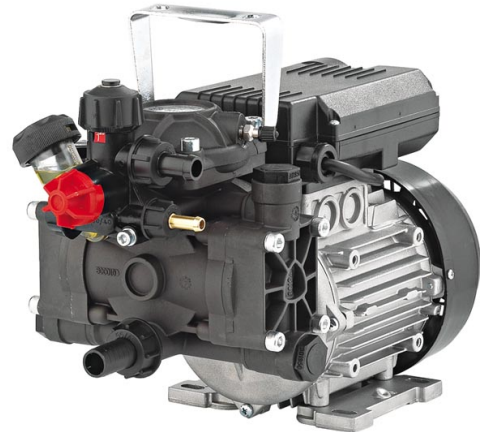

Descrizione

Electric motor pump AR 202 VRI BlueFlex™ monophase 2 poli
220/240volt 50Hz, motor base only, with switch, cable and plug.

Details	Value
ARCode	32175
Category	Electric motor pump
Product	AR 202 EM
Version	AR 202 EM
Number of diaph	2
Delivery (l/min)	23,2
Delivery (gpm)	6,1
Pressure (bar)	20
Pressure (psi)	290
Power (hp)	1,2
Weight (kg)	17
Dimensions (mm) L	51
Dimensions (mm) H	27
Dimensions (mm) W	35
Temperature Max °C	60